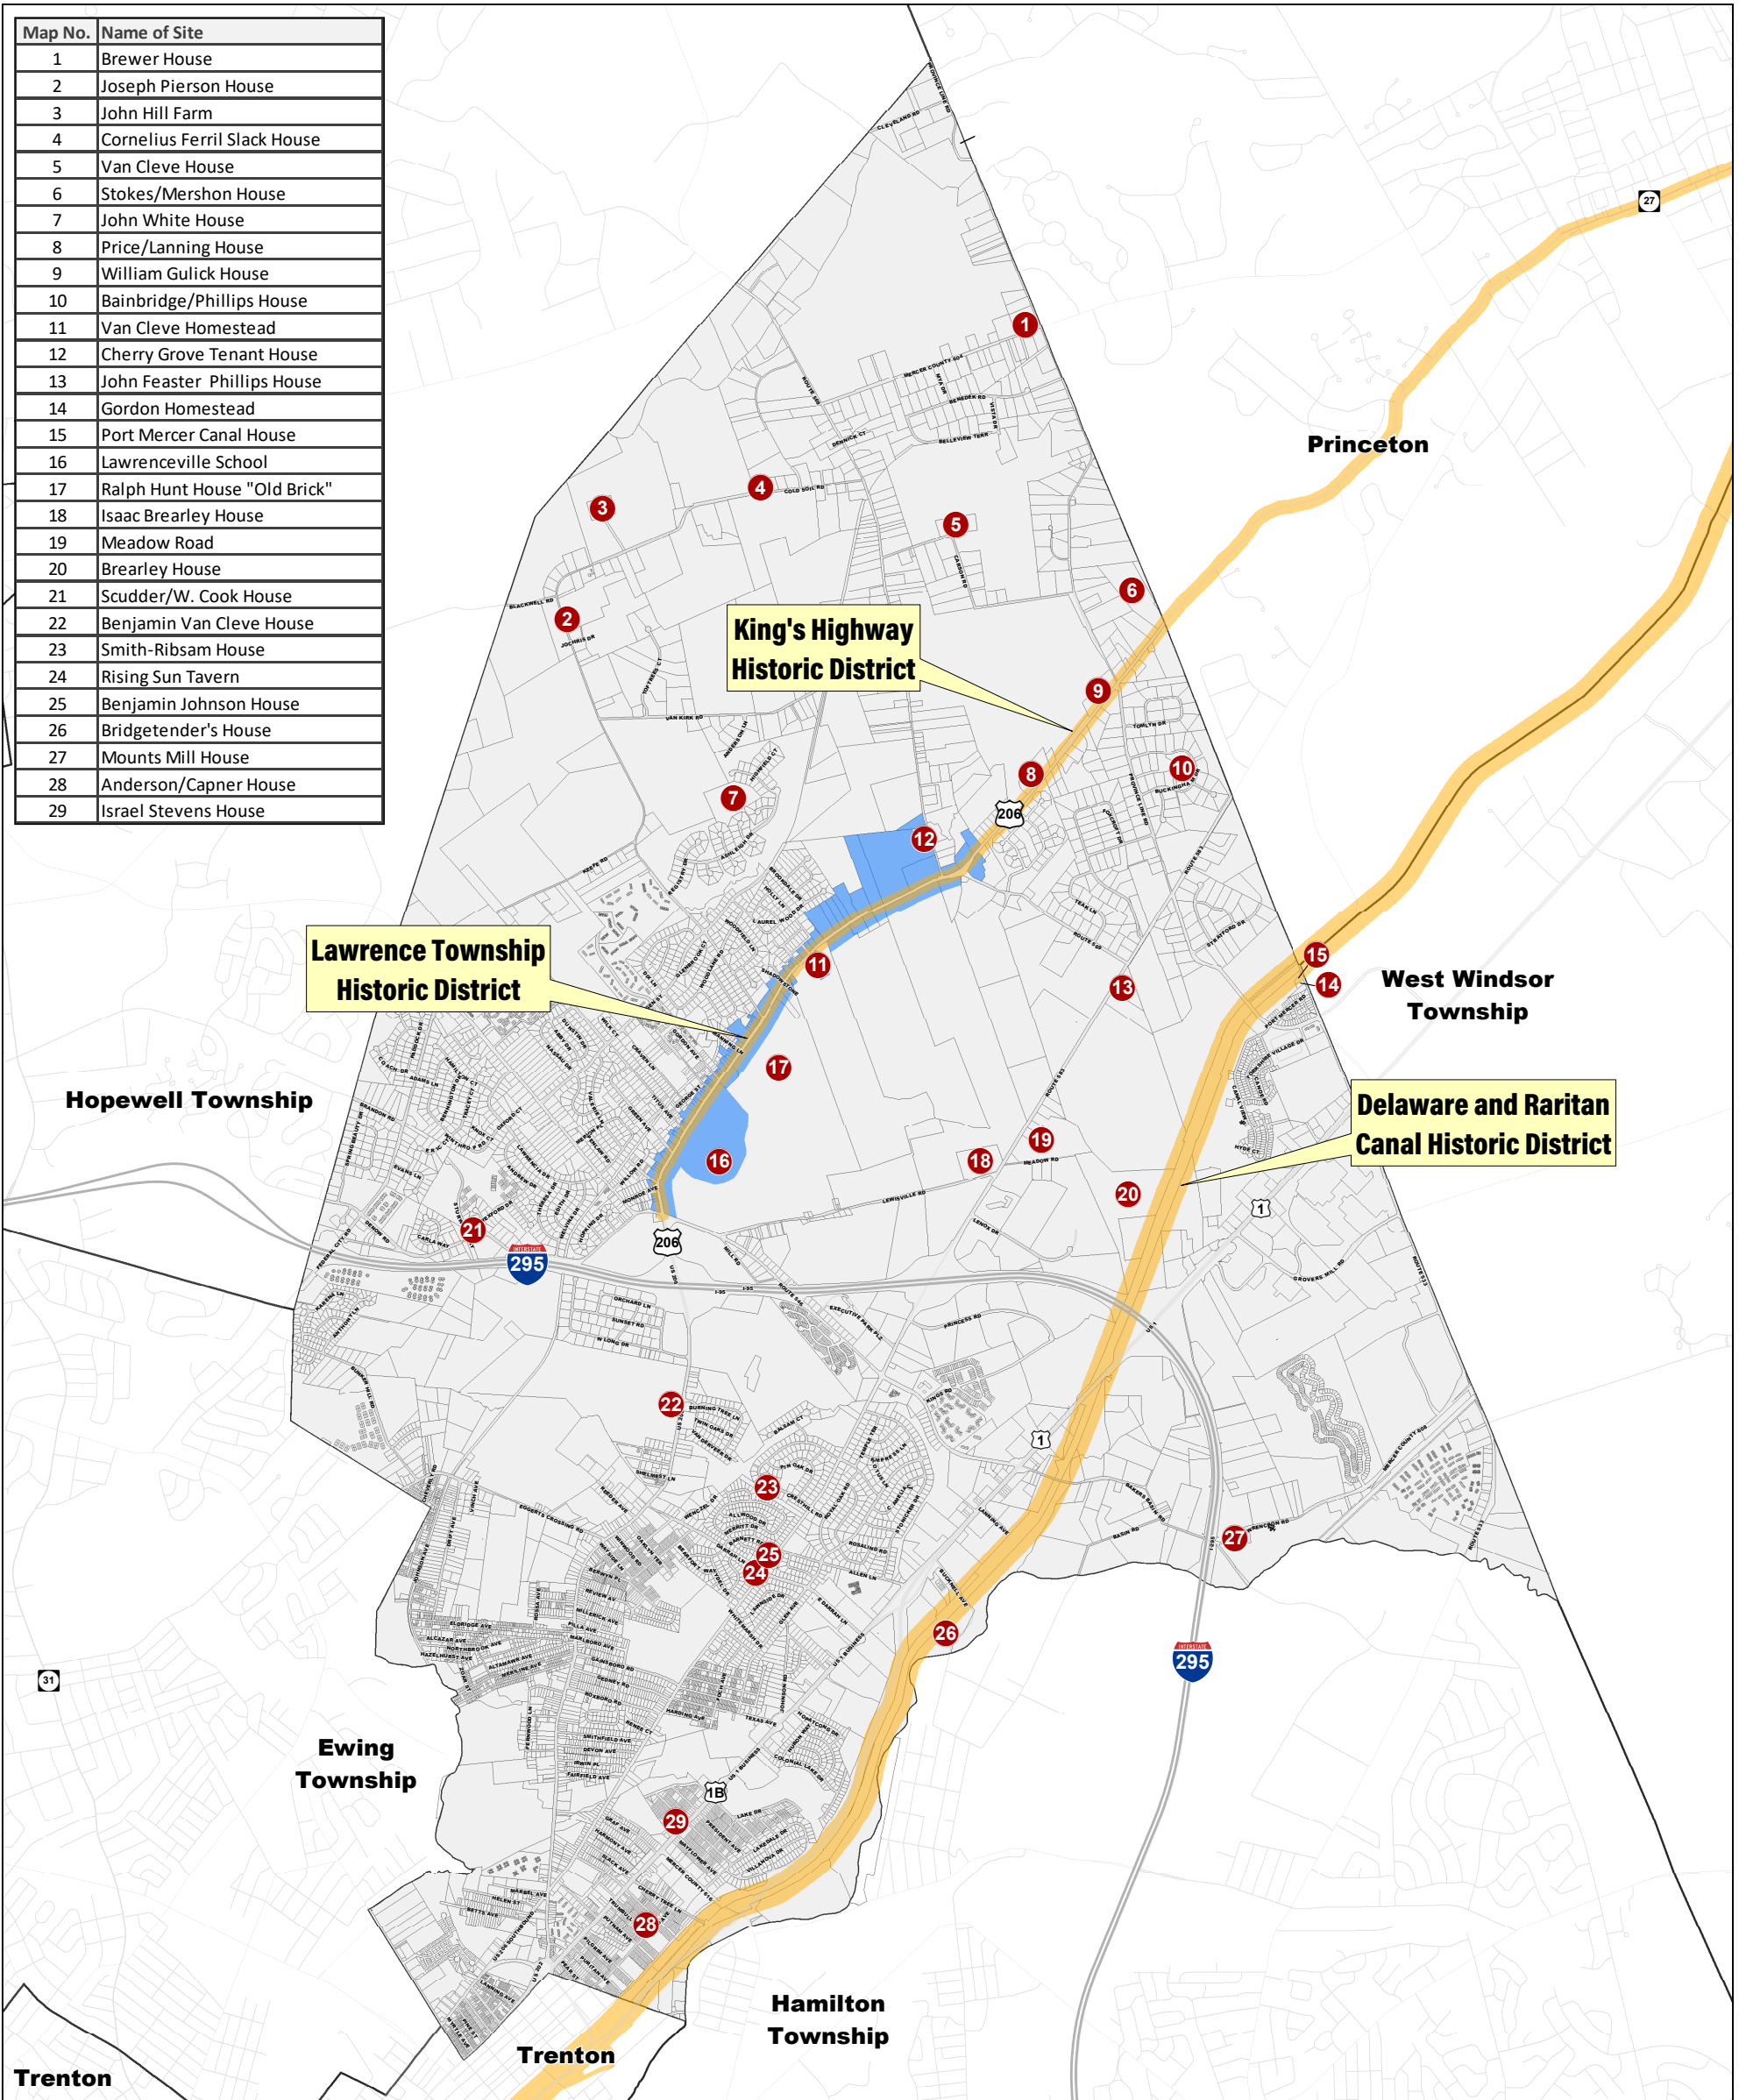

Map No.	Name of Site
1	Brewer House
2	Joseph Pierson House
3	John Hill Farm
4	Cornelius Ferril Slack House
5	Van Cleve House
6	Stokes/Mershon House
7	John White House
8	Price/Lanning House
9	William Gulick House
10	Bainbridge/Phillips House
11	Van Cleve Homestead
12	Cherry Grove Tenant House
13	John Feaster Phillips House
14	Gordon Homestead
15	Port Mercer Canal House
16	Lawrenceville School
17	Ralph Hunt House "Old Brick"
18	Isaac Brearley House
19	Meadow Road
20	Brearley House
21	Scudder/W. Cook House
22	Benjamin Van Cleve House
23	Smith-Ribsam House
24	Rising Sun Tavern
25	Benjamin Johnson House
26	Bridgetender's House
27	Mounts Mill House
28	Anderson/Capner House
29	Israel Stevens House

Draft

Historic Districts & Sites

LOCATION:
Lawrence Township, Mercer County, NJ

DATE:
June 2020

Clarke Caton Hintz ● ● ■

Architecture
Planning
Landscape Architecture